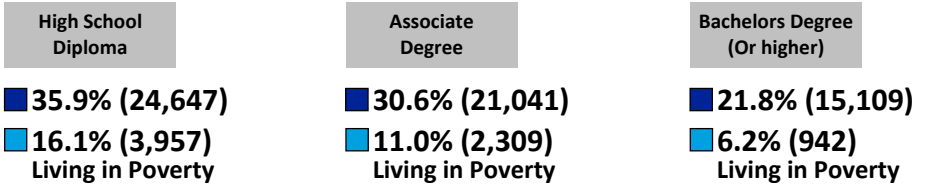

68,742

Population over 65

15,106

19.1%
**COUNTY
POVERTY
RATE**

Living In Poverty

Individuals

19.1% 19,040

Children (Under 18)

28.5% 6,412

Adults 25+

14.2% 9,770

Senior Citizens 65+

8.6% 1,300

St. Lawrence County

St. Lawrence County Community Development Program, Inc.

www.slccdp.org

Race & Poverty

Education & Poverty

Adult Population 25+ - 485,787

Employment & Poverty

8.1%

**Unemployment
Rate December 2013**

Median
Income
\$31,235

Living Wage for
1 Adult, 1 Child
Household
\$41,149