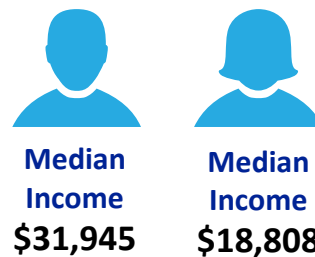

Gender & Poverty

High School Diploma
Only

45.9%
Families
Female Head of Household
w/children living
in Poverty

US Poverty Rate: 15.7% • NYS Poverty Rate: 15.6%