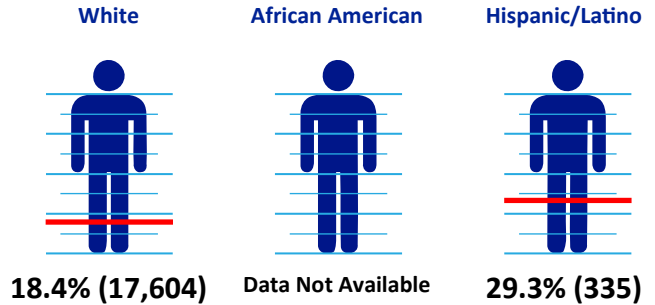

68,742

Population over 65

15,106

19.1%
**COUNTY
POVERTY
RATE**

Living In Poverty

Individuals

19.1% 19,040

Children (Under 18)

28.5% 6,412

Adults 25+

14.2% 9,770

Senior Citizens 65+

8.6% 1,300

St. Lawrence County

St. Lawrence County Community Development Program, Inc.

www.slccdp.org

Race & Poverty

Education & Poverty

Adult Population 25+ - 485,787

Employment & Poverty

8.1%

**Unemployment
Rate December 2013**

Median
Income
\$31,235

Living Wage for
1 Adult, 1 Child
Household
\$41,149