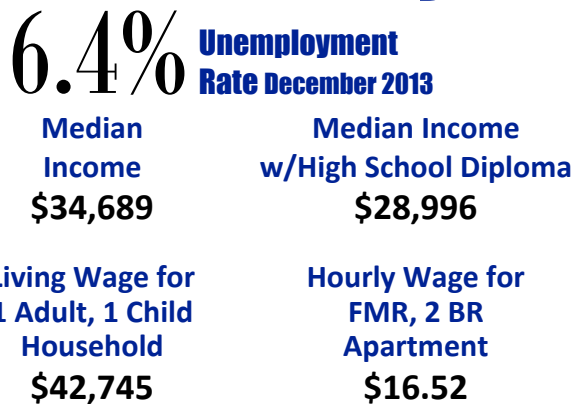

Employment & Poverty