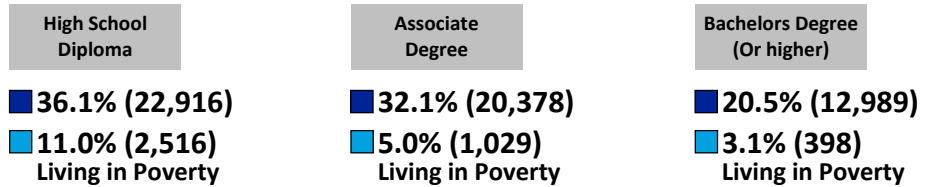

159 Montezuma St.
Lyons, NY 14489
315.665.0131

County Population:
93,333

*Population for whom
poverty status is determined:*

Overall
91,901
Population Under 18
21,320
Population 25 & Over
63,463
Population over 65
13,278

11.2%
**COUNTY
POVERTY
RATE**

Living In Poverty
Individuals
11.2% 10,287
Children (Under 18)
17.3% 3,683
Adults 25+
8.3% 5,275
Senior Citizens 65+
6.3% 839

Wayne County

Wayne County Community Action Program, Inc.
315.665.0131

Race & Poverty

Education & Poverty

Adult Population 25+ - 485,787

Employment & Poverty

Gender & Poverty

High School Diploma Only

38.2%
Families
Female Head of Household w/children living in Poverty

US Poverty Rate: 15.7% • NYS Poverty Rate: 15.6%