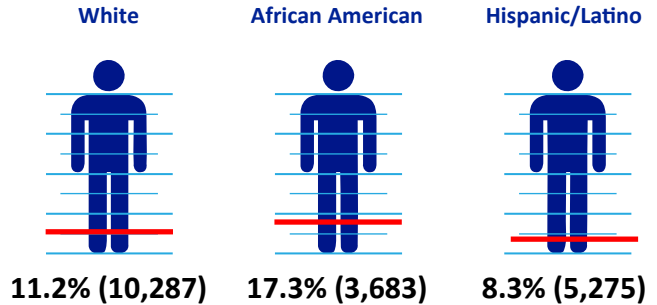

Race & Poverty

Education & Poverty

Adult Population 25+ - 485,787