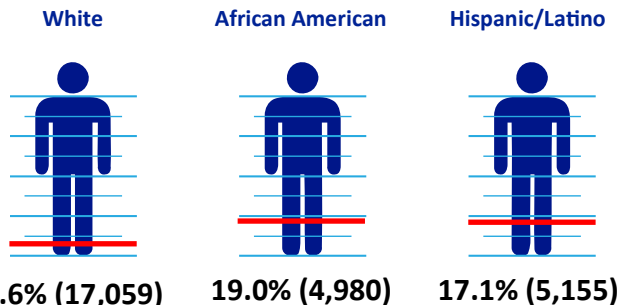

9.4%
**COUNTY
POVERTY
RATE**

Living In Poverty

Individuals 9.4% 26,545
Children (Under 18) 11.7% 7,196
Adults 25+ 7.6% 14,760
Senior Citizens 65+ 4.9% 1,994

Dutchess County

Dutchess County Community Action Agency, Inc.

www.dutchessCAP.org

Race & Poverty

Education & Poverty

Adult Population 25+ - 194,690

Educational Attainment

Employment & Poverty

4.6%
Unemployment Rate December 2014

Median Income
\$41,377