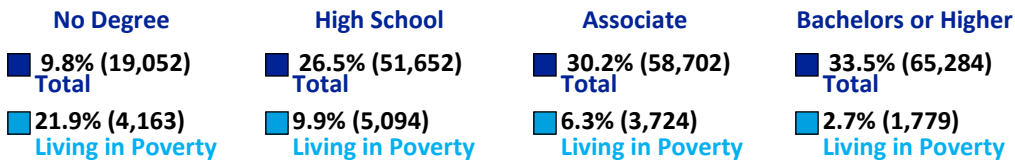

9.4%
**COUNTY
POVERTY
RATE**

Living In Poverty

Individuals 9.4% 26,545
Children (Under 18) 11.7% 7,196
Adults 25+ 7.6% 14,760
Senior Citizens 65+ 4.9% 1,994

Dutchess County

Dutchess County Community Action Agency, Inc.

www.dutchessCAP.org

Race & Poverty

Education & Poverty

Adult Population 25+ - 194,690

Educational Attainment

Employment & Poverty

4.6%
Unemployment Rate December 2014

Median Income
\$41,377

Median Income w/High School Diploma
\$31,092

Living Wage for 1 Adult, 1 Child Household
\$22.97

Hourly Wage for FMR, 2 BR Apartment
\$24.19

Free/Reduced Lunch Program
33%

Gender & Poverty

High School Diploma